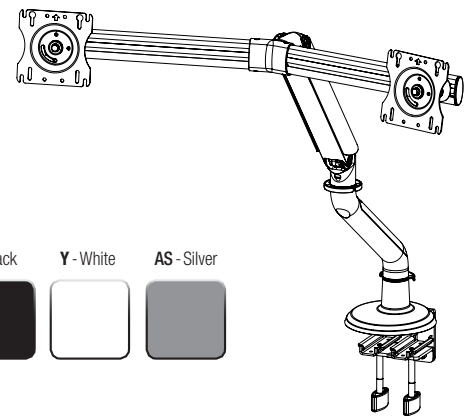

### Features & Benefits

- Comes with clamp and grommet mount, ideal for all desk mounting configurations, minimizing SKU's
- Adjustable counterbalance cylinder provides smooth 14 ½" of height adjustment with fingertip control, counterbalancing monitors with a combined weight from 6 lbs. to 28 lbs.
- Double extension arms provide a maximum of 31 5/8" extension from the rear edge of the mounting surface to the VESA Plate for greater monitor adjustment on deep or corner workstations
- Arms fold back to a minimum dimension of 8 3/8" to provide maximum desk utilization
- Monitor mounting bracket, with Quick Connect adaptor, contains both 75mm & 100mm hole patterns to match most screen types and is compliant with VESA mounting standards
- Support beam holds two (23" max width) monitors at a 25° booking angle for improved ergonomic viewing comfort
- Weight gauge provided to allow for quick and easy counterbalance adjustment of the arm prior to installing the screen. Saves time and guesswork especially for multiple arm installations
- VESA Plate rotates for portrait or landscape viewing with 180° side to side rotation and -90° to +45° tilt for optimal viewing adjustment
- Die cast aluminum construction provides greater stability and contains high recycled material content with full recyclability
- Adjustable rotation limiter to restrict arm rotation to 180°, preventing arms from hitting walls
- Comes with all tools and mounting hardware for quick and easy installation (Tool-free)
- Multiple color choices include Silver, Black and White to match any furniture or decor

To specify color, other than silver, replace the "AS" in part number with: **E** = Black **Y** = White  
 For example, to get a "7760AS" in white, order 7760Y

Notes: 1. Weight = packaged shipping weight per unit. 2. Specifications are subject to change without notice.