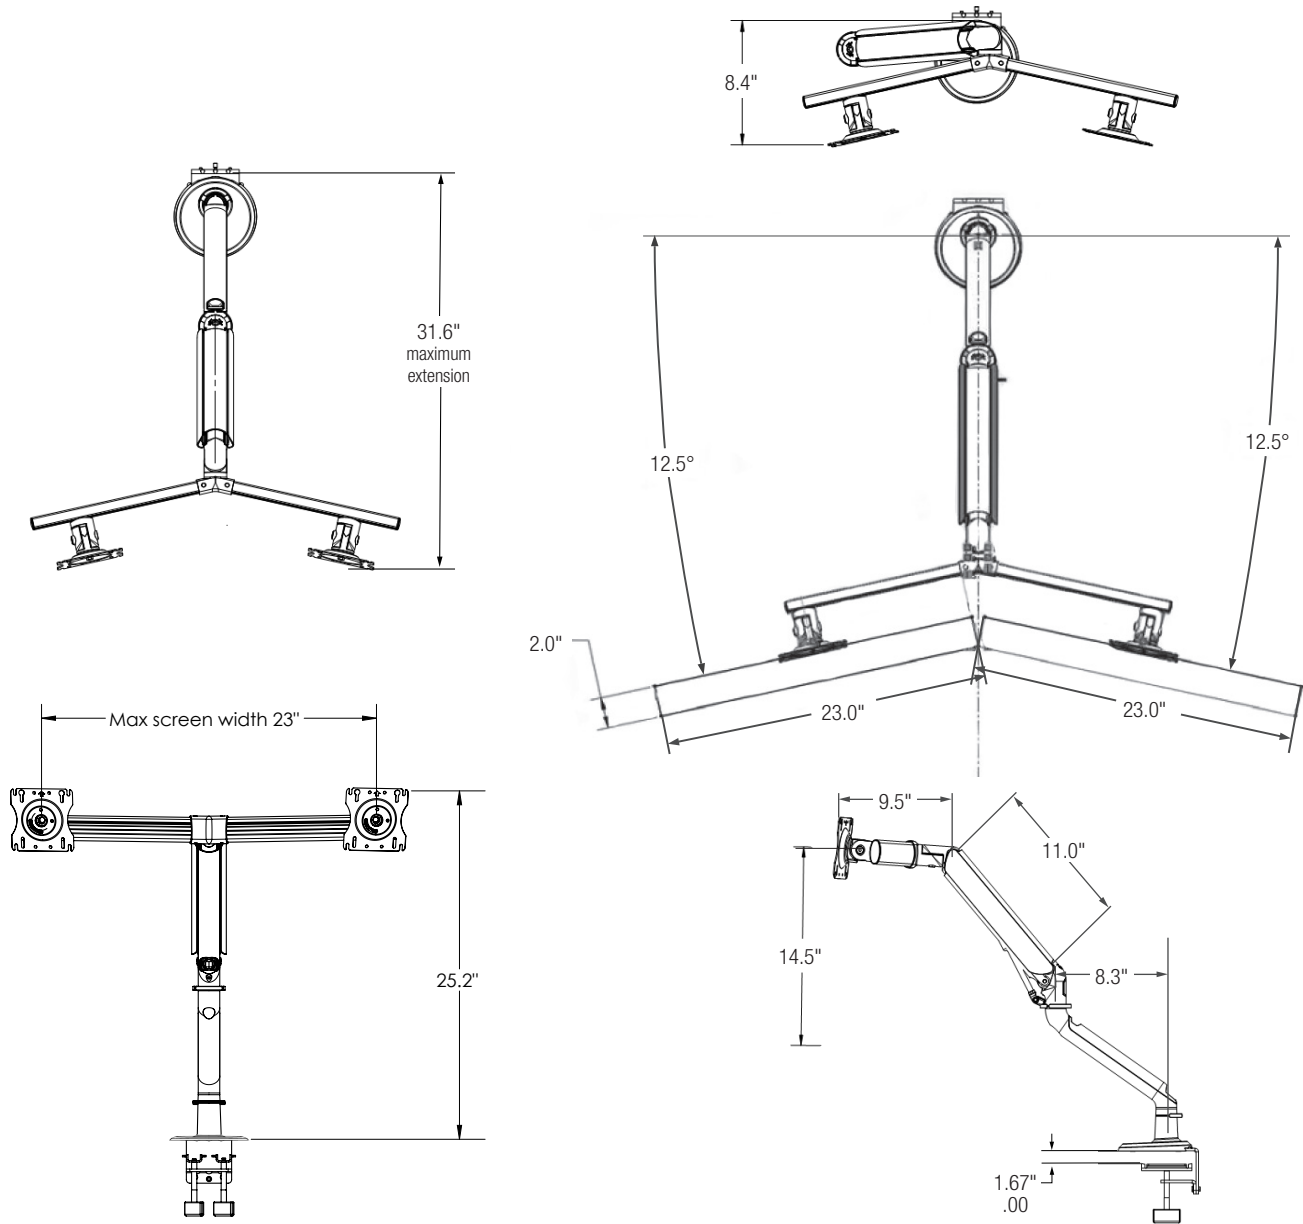

Tempo™ Monitor Supports - Dual Screen

7760 Series Dual Screen Monitor Arms

Ancillary Products:

- Compatible with all Knape & Vogt Waterloo keyboard arms
- Use with Knape & Vogt Waterloo CPU holders

Model	Description	Maximum Monitor Weight Capacity	Weight
7760AS	Tempo™ Dual Screen Light Duty Monitor Support	6 lbs. to 28 lbs.	14.75 lbs.

To specify color, other than silver, replace the "AS" in part number with: **E** = Black **Y** = White
For example, to get a "7760AS" in white, order 7760Y