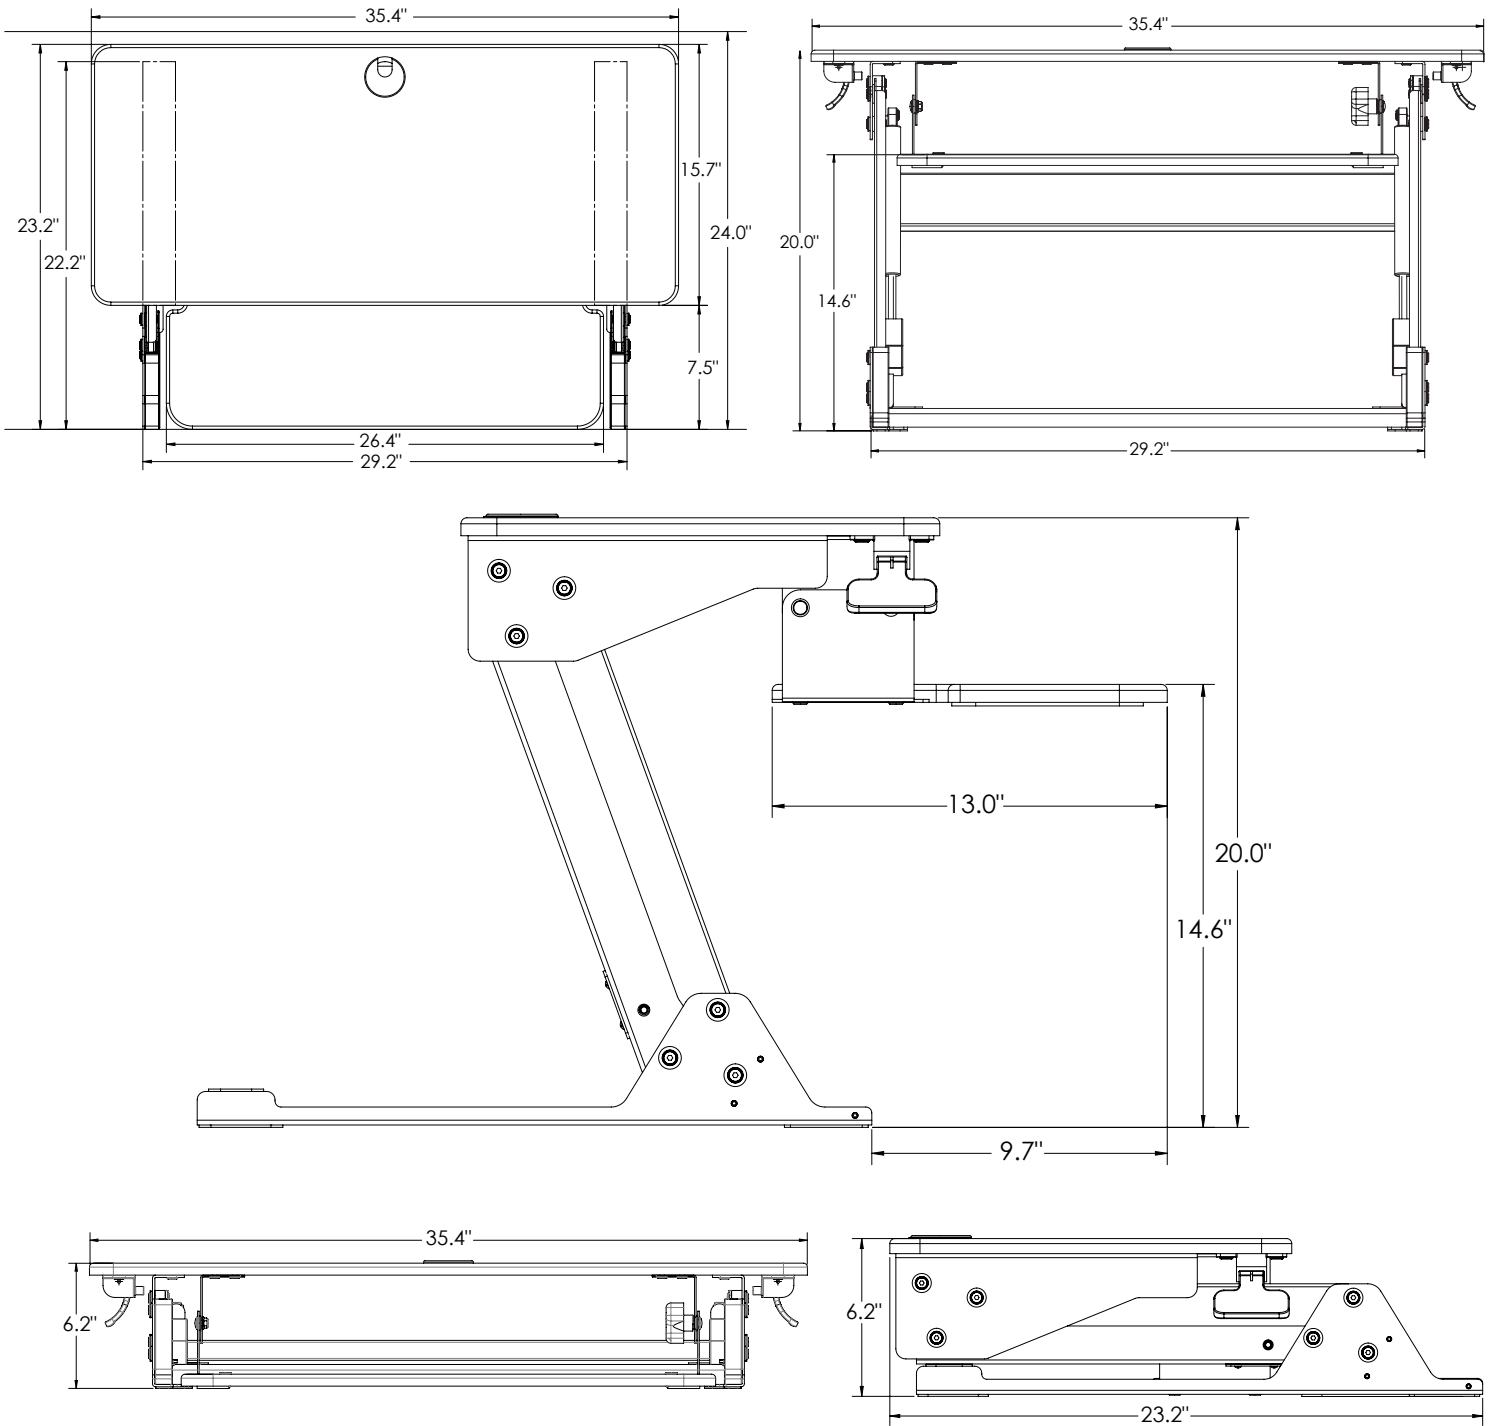

5230B01

5230Y01

Shown with optional Concerto 7825S

# Volante™ Desktop Sit-Stand Workstation

The Volante™ Sit-Stand Desktop Workstation, quickly and economically converts an existing desk to a smooth and effortless sit-stand workstation.

Features	Benefits
Ships fully assembled	No tools are required for installation making it easy to retrofit existing office space
Compact footprint	The Volante easily fits onto a 24" deep desk
Gas assisted height adjustment	Provides smooth, quiet and infinite height adjustment through a 13.8" range allowing users to easily set the workstation to their ideal ergonomic position
Primary work surface can be extended 20" above the desk	A large height adjustment range accommodates a greater variety of users
Large useable primary work surface	The primary work surface is large enough to accommodate 2 x 24" monitors, KV monitor arms, an Apple iMac or laptop with monitor
Primary work surface grommet hole	Allows for cable management and attachment of a KV monitor arm to improve ergonomic functionality and to clear the secondary work surface
Keyboard surface adjusts with the primary work surface	Improved ergonomics over competitive units that are just one work surface
20° of keyboard surface tilt	Allows users to infinitely adjust the keyboard surface tilt from -10°/+10° for an ergonomic typing position, in the sitting or standing position
Clip-on mouse fence and cable manager	The moveable mouse fence has integrated cable slots to neatly control mouse cords
Supports 35 lbs. of technology	Strong enough to support users technology requirements
Weights 40 lbs.	Light enough for simple installation and moving from desk-to-desk
Two Year Warranty	Tested to 15,000 cycles, the Volante provides worry free reliability
Available in black or white	Two neutral colors to match any office design décor