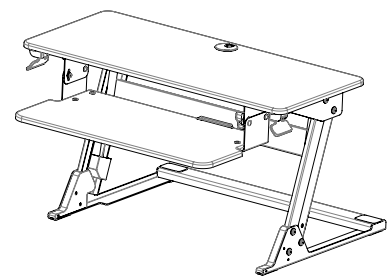

Notes: 1. Weight = packaged shipping weight per unit. 2. Specifications are subject to change without notice.

2700 Oak Industrial Dr. NE
Grand Rapids, MI 49505-6026 USA
1.800.253.1561 | 616.459.3311
Fax: 877.636.3290
www.kv.com

This and other KV literature is available for download at www.kv.com > Resource Library

Knap & Vogt reserves the right to change product specifications at any time without notice and without incurring responsibility for existing units.
©2016 Knap & Vogt. KV and the KV logo are trademarks of Knap & Vogt.

OL2914/0418