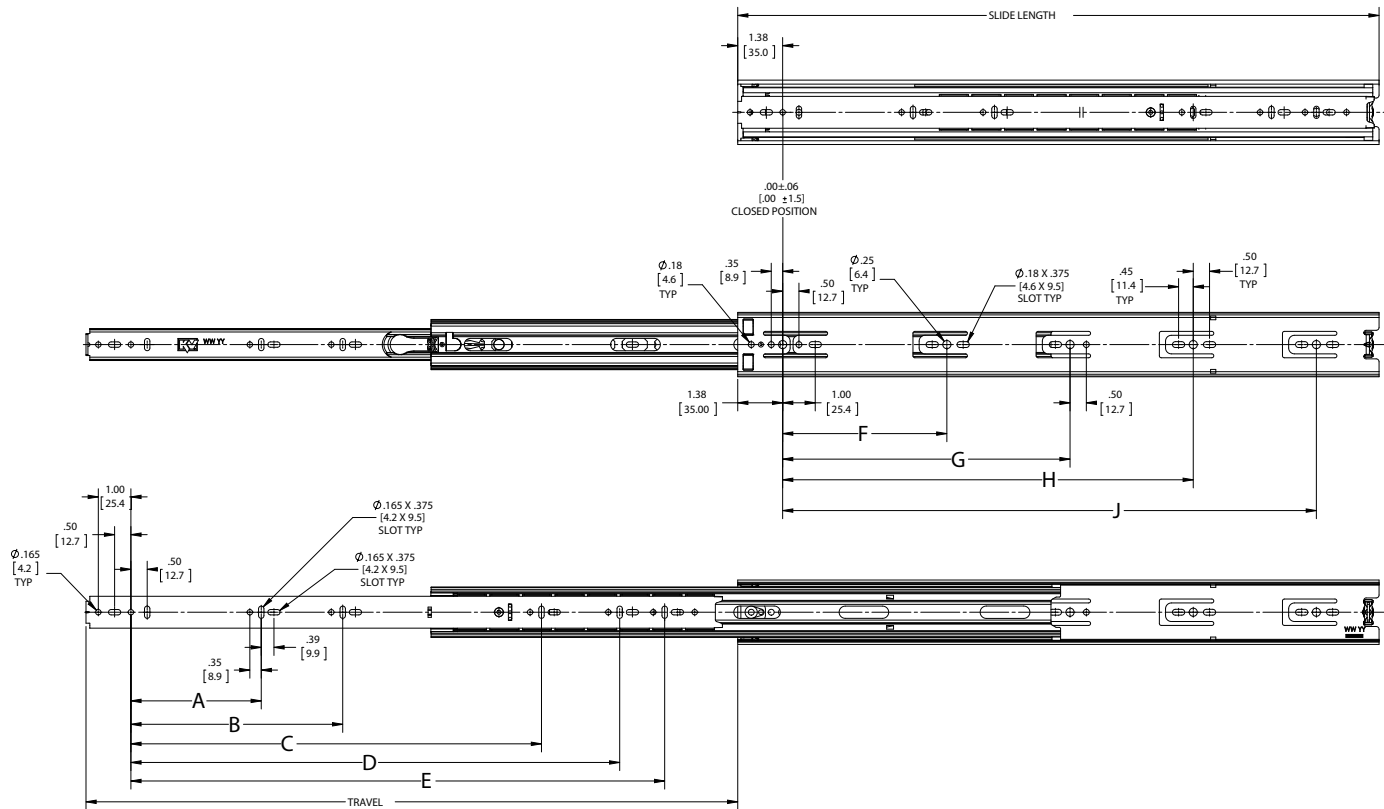

Información graficada

Número de SKU	Tamaño de la guía pulg./mm.	Longitud inch/mm	Recorrido inch/mm	A inch/mm	B inch/mm	C inch/mm	D inch/mm	E inch/mm	F inch/mm	G inch/mm	H inch/mm	J inch/mm
8600B 12	12" [300mm]	11.81" [300mm]	12" [305mm]	-	-	-	-	8.82" [224mm]	5.04" [128mm]	8.82" [224mm]	-	-
8600B 14	14" [350mm]	13.78" [350mm]	14" [356mm]	5.04" [128mm]	-	-	-	10.08" [256mm]	5.04" [128mm]	8.82" [224mm]	-	-
8600B 16	16" [400mm]	15.75" [400mm]	16" [406mm]	5.04" [128mm]	-	-	-	11.34" [288mm]	5.04" [128mm]	8.82" [224mm]	12.60" [320mm]	-
8600B 18	18" [450mm]	17.72" [450mm]	18" [457mm]	5.04" [128mm]	-	-	-	12.60" [320mm]	5.04" [128mm]	8.82" [224mm]	13.86" [352mm]	-
8600B 20	20" [500mm]	19.69" [500mm]	20" [508mm]	5.04" [128mm]	12.60" [320mm]	-	-	16.38" [416mm]	5.04" [128mm]	8.82" [224mm]	16.38" [416mm]	-
8600B 22	22" [550mm]	21.65" [550mm]	22" [559mm]	5.04" [128mm]	12.60" [320mm]	-	-	16.38" [416mm]	5.04" [128mm]	8.82" [224mm]	13.86" [352mm]	17.64" [448mm]
8600B 24	24" [600mm]	23.62" [600mm]	24" [610mm]	5.04" [128mm]	8.82" [224mm]	16.38" [416mm]	-	20.16" [512mm]	5.04" [128mm]	8.82" [224mm]	13.86" [352mm]	18.90" [480mm]
8600B 26	26" [650mm]	25.59" [650mm]	26" [660mm]	5.04" [128mm]	8.82" [224mm]	16.38" [416mm]	-	20.16" [512mm]	5.04" [128mm]	8.82" [224mm]	13.86" [352mm]	21.42" [544mm]
8600B 28	28" [700mm]	27.56" [700mm]	28" [711mm]	5.04" [128mm]	8.82" [224mm]	16.38" [416mm]	20.16" [512mm]	23.94" [608mm]	5.04" [128mm]	8.82" [224mm]	13.86" [352mm]	21.42" [544mm]

KNAPE & VOGT.

2700 Oak Industrial Dr. NE
Grand Rapids, MI 49505-6026 USA
1.800.253.1561 | 616.459.3311
Fax: 877.636.3290
www.kv.com

Este y otros documentos de KV se pueden descargar en www.kv.com > Resource Library

OL2977/0819