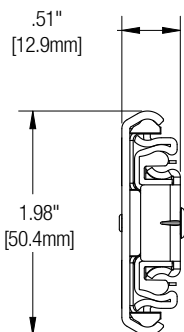

Perfil

Margen

.51" + .01" - 0"
12.9mm + .3mm - 0mm