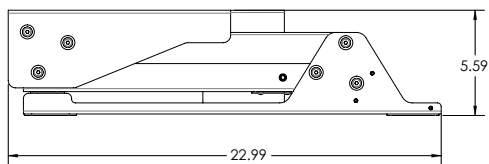

Features	Benefits
Compact Footprint (23.2" x 29.2")	The Volante easily fits onto a 24" deep desk
Gas Assisted Height Adjustment	Provides smooth, quiet and infinite height adjustment through a 13.8" range allowing users to easily set the workstation to their ideal ergonomic position
Can be extended 19.5" above the desk (without work surfaces)	A large height adjustment range accommodates a greater variety of users
Keyboard surface adjusts with the primary work surface 20° (-10°/+10°) of keyboard tilt	Improved ergonomics over competitive units that are just one work surface Allows users to infinitely adjust the keyboard surface tilt to find the most comfortable typing position
Keyboard tray mounting brackets are supplied with the workstation frame	All that needs to be sourced are the work surfaces and fasteners of choice
Supports 35 lbs., (excluding work surfaces)	Strong enough to support users technology requirements
Weights 25 lbs. (excluding work surfaces)	Light enough for easy manipulation during assembly to work surfaces
Two Year Warranty	Tested to 15,000 cycles, the Volante provides worry free reliability with a two year warranty on the gas assist cylinders
Available in black	A neutral color to match any office design décor
Available in black or white	Two neutral colors to match any office design décor