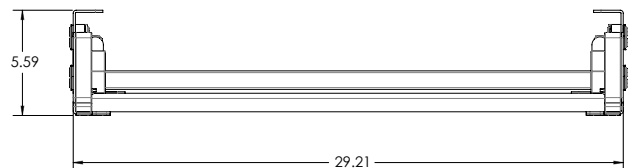

## *No-Top Volante™ Desktop Sit-Stand Workstation*

The No-Top Volante is a sit-stand desktop workstation frame that allows customers to create their own sit-stand workstations by adding various top colors, woodgrain effects and shapes/sizes specifically tailored for their customer's design décor needs.

Features	Benefits
Compact Footprint (23.2" x 29.2")	The Volante easily fits onto a 24" deep desk
Gas Assisted Height Adjustment	Provides smooth, quiet and infinite height adjustment through a 13.8" range allowing users to easily set the workstation to their ideal ergonomic position
Can be extended 19.5" above the desk (without work surfaces)	A large height adjustment range accommodates a greater variety of users
Keyboard surface adjusts with the primary work surface 20° (-10°/+10°) of keyboard tilt	Improved ergonomics over competitive units that are just one work surface Allows users to infinitely adjust the keyboard surface tilt to find the most comfortable typing position
Keyboard tray mounting brackets are supplied with the workstation frame	All that needs to be sourced are the work surfaces and fasteners of choice
Supports 35 lbs., (excluding work surfaces)	Strong enough to support users technology requirements
Weights 25 lbs. (excluding work surfaces)	Light enough for easy manipulation during assembly to work surfaces
Two Year Warranty	Tested to 15,000 cycles, the Volante provides worry free reliability with a two year warranty on the gas assist cylinders
Available in black	A neutral color to match any office design décor
Available in black or white	Two neutral colors to match any office design décor