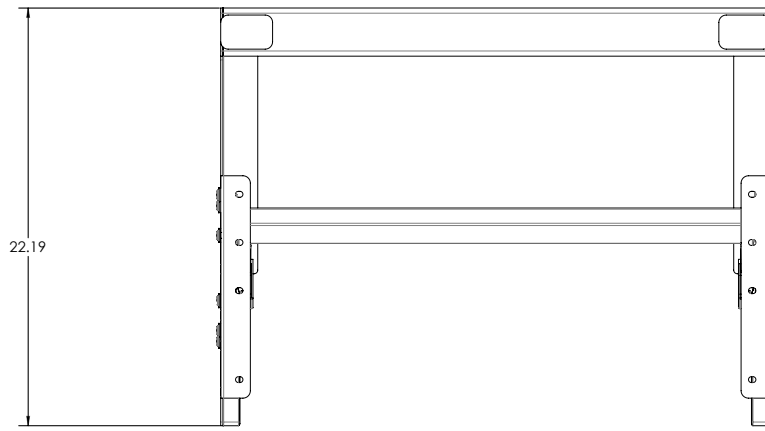

## *No-Top Volante™ Desktop Sit-Stand Workstation*

The No-Top Volante is a sit-stand desktop workstation frame that allows customers to create their own sit-stand workstations by adding various top colors, woodgrain effects and shapes/sizes specifically tailored for their customer's design décor needs.

Features	Benefits
Compact Footprint (23.2" x 29.2")	The Volante easily fits onto a 24" deep desk
Gas Assisted Height Adjustment	Provides smooth, quiet and infinite height adjustment through a 13.8" range allowing users to easily set the workstation to their ideal ergonomic position
Can be extended 19.5" above the desk (without work surfaces)	A large height adjustment range accommodates a greater variety of users
Keyboard surface adjusts with the primary work surface 20° (-10°/+10°) of keyboard tilt	Improved ergonomics over competitive units that are just one work surface Allows users to infinitely adjust the keyboard surface tilt to find the most comfortable typing position
Keyboard tray mounting brackets are supplied with the workstation frame	All that needs to be sourced are the work surfaces and fasteners of choice
Supports 35 lbs., (excluding work surfaces)	Strong enough to support users technology requirements
Weights 25 lbs. (excluding work surfaces)	Light enough for easy manipulation during assembly to work surfaces
Two Year Warranty	Tested to 15,000 cycles, the Volante provides worry free reliability with a two year warranty on the gas assist cylinders
Available in black	A neutral color to match any office design décor
Available in black or white	Two neutral colors to match any office design décor