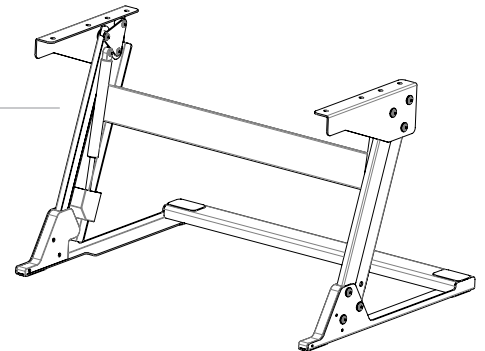

Volante™ No-Top Desktop Sit-Stand Workstation

Ancillary Products:

- For flat panel displays, specify the Concerto, Xtend or Tempo flat panel monitor support system

Model	Description	Weight Capacity	Box Size	Shipping Weight	Color	Weight
5230B02	No-Top Desktop Sit-Stand Workstation	35 lbs.	27.5" w x 38" l x 8" h	37 lbs.	Black	25 lbs.