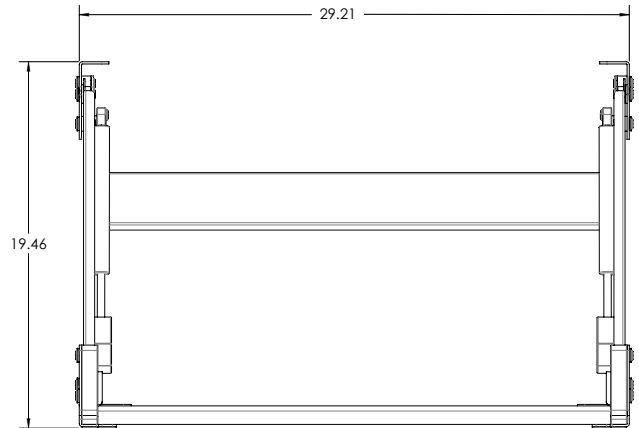

Features	Benefits
Compact Footprint (23.2" x 29.2")	The Volante easily fits onto a 24" deep desk
Gas Assisted Height Adjustment	Provides smooth, quiet and infinite height adjustment through a 13.8" range allowing users to easily set the workstation to their ideal ergonomic position
Can be extended 19.5" above the desk (without work surfaces)	A large height adjustment range accommodates a greater variety of users
Keyboard surface adjusts with the primary work surface 20° (-10°/+10°) of keyboard tilt	Improved ergonomics over competitive units that are just one work surface Allows users to infinitely adjust the keyboard surface tilt to find the most comfortable typing position
Keyboard tray mounting brackets are supplied with the workstation frame	All that needs to be sourced are the work surfaces and fasteners of choice
Supports 35 lbs., (excluding work surfaces)	Strong enough to support users technology requirements
Weights 25 lbs. (excluding work surfaces)	Light enough for easy manipulation during assembly to work surfaces
Two Year Warranty	Tested to 15,000 cycles, the Volante provides worry free reliability with a two year warranty on the gas assist cylinders
Available in black	A neutral color to match any office design décor
Available in black or white	Two neutral colors to match any office design décor