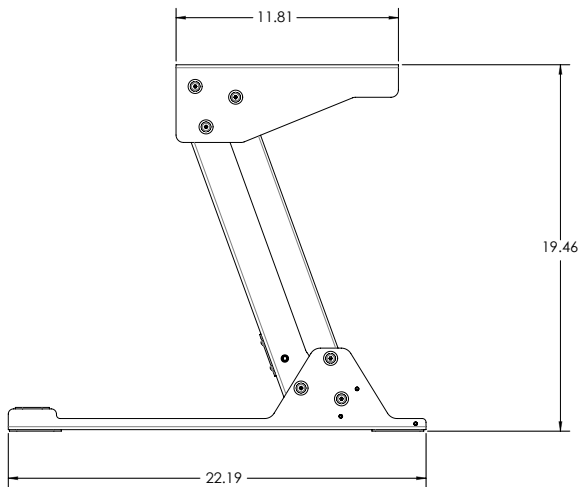

## *No-Top Volante™ Desktop Sit-Stand Workstation*

The No-Top Volante is a sit-stand desktop workstation frame that allows customers to create their own sit-stand workstations by adding various top colors, woodgrain effects and shapes/sizes specifically tailored for their customer's design décor needs.

Features	Benefits
Compact Footprint (23.2" x 29.2")	The Volante easily fits onto a 24" deep desk
Gas Assisted Height Adjustment	Provides smooth, quiet and infinite height adjustment through a 13.8" range allowing users to easily set the workstation to their ideal ergonomic position
Can be extended 19.5" above the desk (without work surfaces)	A large height adjustment range accommodates a greater variety of users
Keyboard surface adjusts with the primary work surface 20° (-10°/+10°) of keyboard tilt	Improved ergonomics over competitive units that are just one work surface Allows users to infinitely adjust the keyboard surface tilt to find the most comfortable typing position
Keyboard tray mounting brackets are supplied with the workstation frame	All that needs to be sourced are the work surfaces and fasteners of choice
Supports 35 lbs., (excluding work surfaces)	Strong enough to support users technology requirements
Weights 25 lbs. (excluding work surfaces)	Light enough for easy manipulation during assembly to work surfaces
Two Year Warranty	Tested to 15,000 cycles, the Volante provides worry free reliability with a two year warranty on the gas assist cylinders
Available in black	A neutral color to match any office design décor
Available in black or white	Two neutral colors to match any office design décor