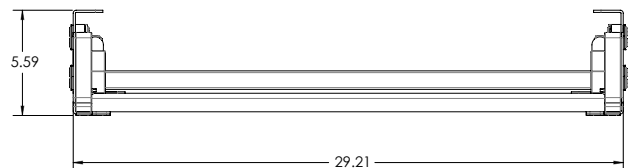

5230B02

No-Top Volante™ Desktop Sit-Stand Workstation

The No-Top Volante is a sit-stand desktop workstation frame that allows customers to create their own sit-stand workstations by adding various top colors, woodgrain effects and shapes/sizes specifically tailored for their customer's design décor needs.

Features	Benefits
Compact Footprint (23.2" x 29.2")	The Volante easily fits onto a 24" deep desk
Gas Assisted Height Adjustment	Provides smooth, quiet and infinite height adjustment through a 13.8" range allowing users to easily set the workstation to their ideal ergonomic position
Can be extended 19.5" above the desk (without work surfaces)	A large height adjustment range accommodates a greater variety of users
Keyboard surface adjusts with the primary work surface	Improved ergonomics over competitive units that are just one work surface
20° (-10°/+10°) of keyboard tilt	Allows users to infinitely adjust the keyboard surface tilt to find the most comfortable typing position
Keyboard tray mounting brackets are supplied with the workstation frame	All that needs to be sourced are the work surfaces and fasteners of choice
Supports 35 lbs., (excluding work surfaces)	Strong enough to support users technology requirements
Weighs 25 lbs. (excluding work surfaces)	Light enough for easy manipulation during assembly to work surfaces
Two Year Warranty	Tested to 15,000 cycles, the Volante provides worry free reliability with a two year warranty on the gas assist cylinders
Available in black	A neutral color to match any office design décor

Volante™ No-Top Desktop Sit-Stand Workstation

Ancillary Products:

- For flat panel displays, specify the Concerto, Xtend or Tempo flat panel monitor support system

Model	Description	Weight Capacity	Box Size	Shipping Weight	Color	Weight
5230B02	No-Top Desktop Sit-Stand Workstation	35 lbs.	27.5" w x 38" l x 8" h	37 lbs.	Black	25 lbs.