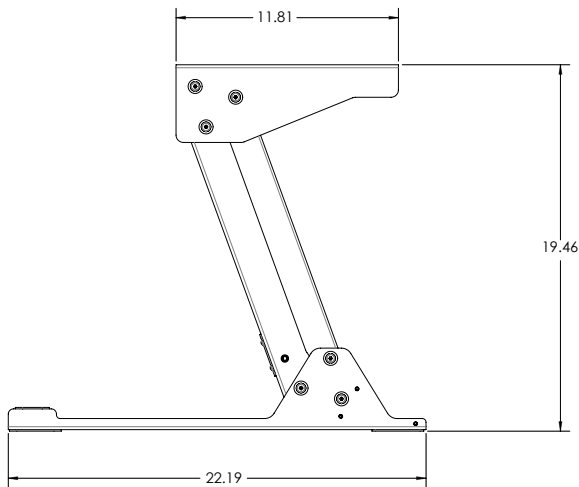

5230B02

No-Top Volante™ Desktop Sit-Stand Workstation

The No-Top Volante is a sit-stand desktop workstation frame that allows customers to create their own sit-stand workstations by adding various top colors, woodgrain effects and shapes/sizes specifically tailored for their customer's design décor needs.

Features	Benefits
Compact Footprint (23.2" x 29.2")	The Volante easily fits onto a 24" deep desk
Gas Assisted Height Adjustment	Provides smooth, quiet and infinite height adjustment through a 13.8" range allowing users to easily set the workstation to their ideal ergonomic position
Can be extended 19.5" above the desk (without work surfaces)	A large height adjustment range accommodates a greater variety of users
Keyboard surface adjusts with the primary work surface	Improved ergonomics over competitive units that are just one work surface
20° (-10°/+10°) of keyboard tilt	Allows users to infinitely adjust the keyboard surface tilt to find the most comfortable typing position
Keyboard tray mounting brackets are supplied with the workstation frame	All that needs to be sourced are the work surfaces and fasteners of choice
Supports 35 lbs., (excluding work surfaces)	Strong enough to support users technology requirements
Weighs 25 lbs. (excluding work surfaces)	Light enough for easy manipulation during assembly to work surfaces
Two Year Warranty	Tested to 15,000 cycles, the Volante provides worry free reliability with a two year warranty on the gas assist cylinders
Available in black	A neutral color to match any office design décor

Volante™ No-Top Desktop Sit-Stand Workstation

Ancillary Products:

- For flat panel displays, specify the Concerto, Xtend or Tempo flat panel monitor support system

Model	Description	Weight Capacity	Box Size	Shipping Weight	Color	Weight
5230B02	No-Top Desktop Sit-Stand Workstation	35 lbs.	27.5" w x 38" l x 8" h	37 lbs.	Black	25 lbs.