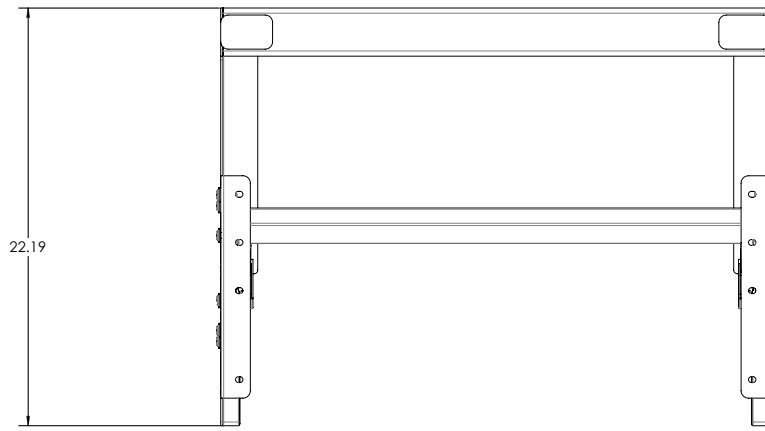

5230B02

No-Top Volante™ Desktop Sit-Stand Workstation

The No-Top Volante is a sit-stand desktop workstation frame that allows customers to create their own sit-stand workstations by adding various top colors, woodgrain effects and shapes/sizes specifically tailored for their customer's design décor needs.

Features	Benefits
Compact Footprint (23.2" x 29.2")	The Volante easily fits onto a 24" deep desk
Gas Assisted Height Adjustment	Provides smooth, quiet and infinite height adjustment through a 13.8" range allowing users to easily set the workstation to their ideal ergonomic position
Can be extended 19.5" above the desk (without work surfaces)	A large height adjustment range accommodates a greater variety of users
Keyboard surface adjusts with the primary work surface	Improved ergonomics over competitive units that are just one work surface
20° (-10°/+10°) of keyboard tilt	Allows users to infinitely adjust the keyboard surface tilt to find the most comfortable typing position
Keyboard tray mounting brackets are supplied with the workstation frame	All that needs to be sourced are the work surfaces and fasteners of choice
Supports 35 lbs., (excluding work surfaces)	Strong enough to support users technology requirements
Weighs 25 lbs. (excluding work surfaces)	Light enough for easy manipulation during assembly to work surfaces
Two Year Warranty	Tested to 15,000 cycles, the Volante provides worry free reliability with a two year warranty on the gas assist cylinders
Available in black	A neutral color to match any office design décor

Volante™ No-Top Desktop Sit-Stand Workstation

Ancillary Products:

- For flat panel displays, specify the Concerto, Xtend or Tempo flat panel monitor support system

Model	Description	Weight Capacity	Box Size	Shipping Weight	Color	Weight
5230B02	No-Top Desktop Sit-Stand Workstation	35 lbs.	27.5" w x 38" l x 8" h	37 lbs.	Black	25 lbs.