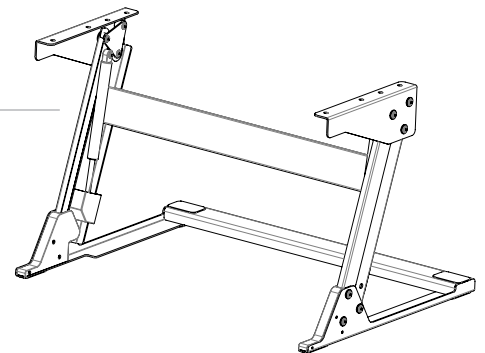

5230B02

No-Top Volante™ Desktop Sit-Stand Workstation

The No-Top Volante is a sit-stand desktop workstation frame that allows customers to create their own sit-stand workstations by adding various top colors, woodgrain effects and shapes/sizes specifically tailored for their customer's design décor needs.

Features	Benefits
Compact Footprint (23.2" x 29.2")	The Volante easily fits onto a 24" deep desk
Gas Assisted Height Adjustment	Provides smooth, quiet and infinite height adjustment through a 13.8" range allowing users to easily set the workstation to their ideal ergonomic position
Can be extended 19.5" above the desk (without work surfaces)	A large height adjustment range accommodates a greater variety of users
Keyboard surface adjusts with the primary work surface	Improved ergonomics over competitive units that are just one work surface
20° (-10°/+10°) of keyboard tilt	Allows users to infinitely adjust the keyboard surface tilt to find the most comfortable typing position
Keyboard tray mounting brackets are supplied with the workstation frame	All that needs to be sourced are the work surfaces and fasteners of choice
Supports 35 lbs., (excluding work surfaces)	Strong enough to support users technology requirements
Weighs 25 lbs. (excluding work surfaces)	Light enough for easy manipulation during assembly to work surfaces
Two Year Warranty	Tested to 15,000 cycles, the Volante provides worry free reliability with a two year warranty on the gas assist cylinders
Available in black	A neutral color to match any office design décor

Volante™ No-Top Desktop Sit-Stand Workstation

Ancillary Products:

- For flat panel displays, specify the Concerto, Xtend or Tempo flat panel monitor support system

Model	Description	Weight Capacity	Box Size	Shipping Weight	Color	Weight
5230B02	No-Top Desktop Sit-Stand Workstation	35 lbs.	27.5" w x 38" l x 8" h	37 lbs.	Black	25 lbs.