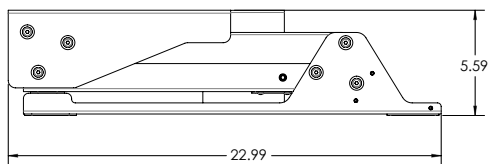

5230B02

No-Top Volante™ Desktop Sit-Stand Workstation

The No-Top Volante is a sit-stand desktop workstation frame that allows customers to create their own sit-stand workstations by adding various top colors, woodgrain effects and shapes/sizes specifically tailored for their customer's design décor needs.

Features	Benefits
Compact Footprint (23.2" x 29.2")	The Volante easily fits onto a 24" deep desk
Gas Assisted Height Adjustment	Provides smooth, quiet and infinite height adjustment through a 13.8" range allowing users to easily set the workstation to their ideal ergonomic position
Can be extended 19.5" above the desk (without work surfaces)	A large height adjustment range accommodates a greater variety of users
Keyboard surface adjusts with the primary work surface	Improved ergonomics over competitive units that are just one work surface
20° (-10°/+10°) of keyboard tilt	Allows users to infinitely adjust the keyboard surface tilt to find the most comfortable typing position
Keyboard tray mounting brackets are supplied with the workstation frame	All that needs to be sourced are the work surfaces and fasteners of choice
Supports 35 lbs., (excluding work surfaces)	Strong enough to support users technology requirements
Weighs 25 lbs. (excluding work surfaces)	Light enough for easy manipulation during assembly to work surfaces
Two Year Warranty	Tested to 15,000 cycles, the Volante provides worry free reliability with a two year warranty on the gas assist cylinders
Available in black	A neutral color to match any office design décor

Volante™ No-Top Desktop Sit-Stand Workstation

Ancillary Products:

- For flat panel displays, specify the Concerto, Xtend or Tempo flat panel monitor support system

Model	Description	Weight Capacity	Box Size	Shipping Weight	Color	Weight
5230B02	No-Top Desktop Sit-Stand Workstation	35 lbs.	27.5" w x 38" l x 8" h	37 lbs.	Black	25 lbs.