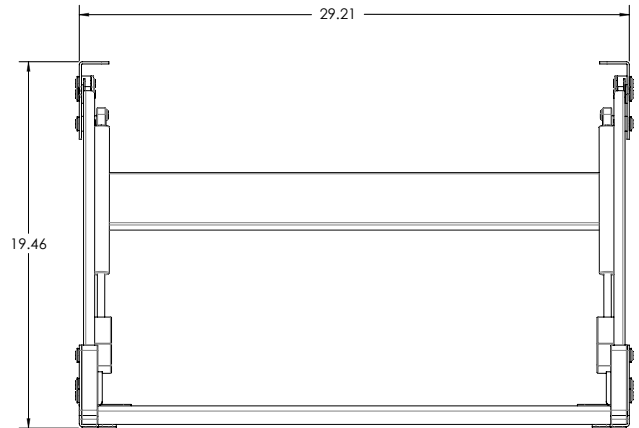

5230B02

No-Top Volante™ Desktop Sit-Stand Workstation

The No-Top Volante is a sit-stand desktop workstation frame that allows customers to create their own sit-stand workstations by adding various top colors, woodgrain effects and shapes/sizes specifically tailored for their customer's design décor needs.

Features	Benefits
Compact Footprint (23.2" x 29.2")	The Volante easily fits onto a 24" deep desk
Gas Assisted Height Adjustment	Provides smooth, quiet and infinite height adjustment through a 13.8" range allowing users to easily set the workstation to their ideal ergonomic position
Can be extended 19.5" above the desk (without work surfaces)	A large height adjustment range accommodates a greater variety of users
Keyboard surface adjusts with the primary work surface	Improved ergonomics over competitive units that are just one work surface
20° (-10°/+10°) of keyboard tilt	Allows users to infinitely adjust the keyboard surface tilt to find the most comfortable typing position
Keyboard tray mounting brackets are supplied with the workstation frame	All that needs to be sourced are the work surfaces and fasteners of choice
Supports 35 lbs., (excluding work surfaces)	Strong enough to support users technology requirements
Weighs 25 lbs. (excluding work surfaces)	Light enough for easy manipulation during assembly to work surfaces
Two Year Warranty	Tested to 15,000 cycles, the Volante provides worry free reliability with a two year warranty on the gas assist cylinders
Available in black	A neutral color to match any office design décor

Volante™ No-Top Desktop Sit-Stand Workstation

Ancillary Products:

- For flat panel displays, specify the Concerto, Xtend or Tempo flat panel monitor support system

Model	Description	Weight Capacity	Box Size	Shipping Weight	Color	Weight
5230B02	No-Top Desktop Sit-Stand Workstation	35 lbs.	27.5" w x 38" l x 8" h	37 lbs.	Black	25 lbs.