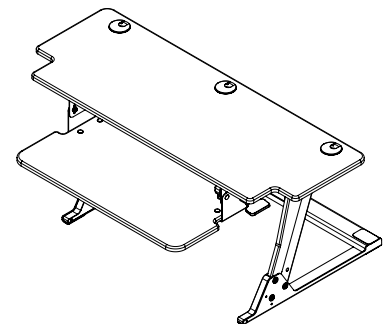

Volante™ HD42 Desktop Sit-Stand Workstation

Ancillary Products:

- For flat panel displays, specify the Concerto, Xtend or Tempo flat panel monitor support system

Model	Description	Weight Capacity	Box Size	Shipping Weight	Color	Weight
5230B000042	Desktop Sit-Stand Workstation	45 lbs.	27.5" w x 44" l x 8" h	55 lbs.	Black	43 lbs.