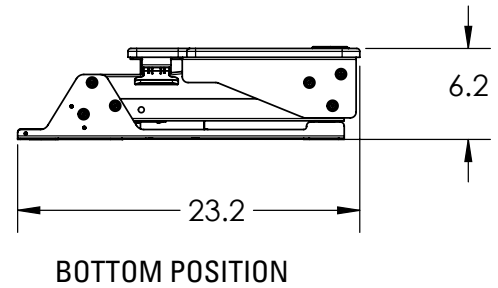

Volante™ HD42 Desktop Sit-Stand Workstation

Ancillary Products:

- For flat panel displays, specify the Concerto, Xtend or Tempo flat panel monitor support system

Model	Description	Weight Capacity	Box Size	Shipping Weight	Color	Weight
5230B000042	Desktop Sit-Stand Workstation	45 lbs.	27.5" w x 44" l x 8" h	55 lbs.	Black	43 lbs.

Notes: 1. Weight = packaged shipping weight per unit. 2. Specifications are subject to change without notice.

2700 Oak Industrial Dr. NE
Grand Rapids, MI 49505-6026 USA
1.800.253.1561 | 616.459.3311
Fax: 877.636.3290
www.kv.com

This and other KV literature is available for download at www.kv.com > Resource Library

Knap & Vogt reserves the right to change product specifications at any time without notice and without incurring responsibility for existing units.
©2017 Knap & Vogt. KV and the KV logo are trademarks of Knap & Vogt.