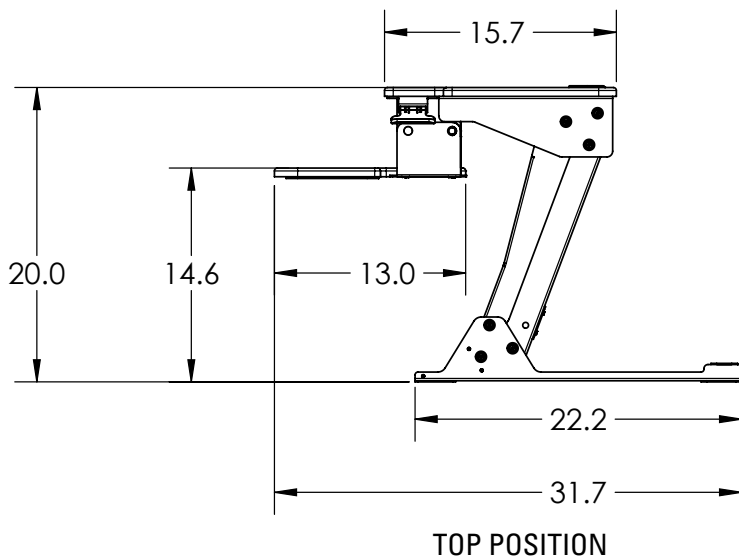

Volante™ HD42 Desktop Sit-Stand Workstation

Ancillary Products:

- For flat panel displays, specify the Concerto, Xtend or Tempo flat panel monitor support system

Model	Description	Weight Capacity	Box Size	Shipping Weight	Color	Weight
5230B000042	Desktop Sit-Stand Workstation	45 lbs.	27.5" w x 44" l x 8" h	55 lbs.	Black	43 lbs.

Notes: 1. Weight = packaged shipping weight per unit. 2. Specifications are subject to change without notice.

2700 Oak Industrial Dr. NE
Grand Rapids, MI 49505-6026 USA
1.800.253.1561 | 616.459.3311
Fax: 877.636.3290
www.kv.com

This and other KV literature is available for download at www.kv.com > Resource Library

Knap & Vogt reserves the right to change product specifications at any time without notice and without incurring responsibility for existing units.
©2017 Knap & Vogt. KV and the KV logo are trademarks of Knap & Vogt.