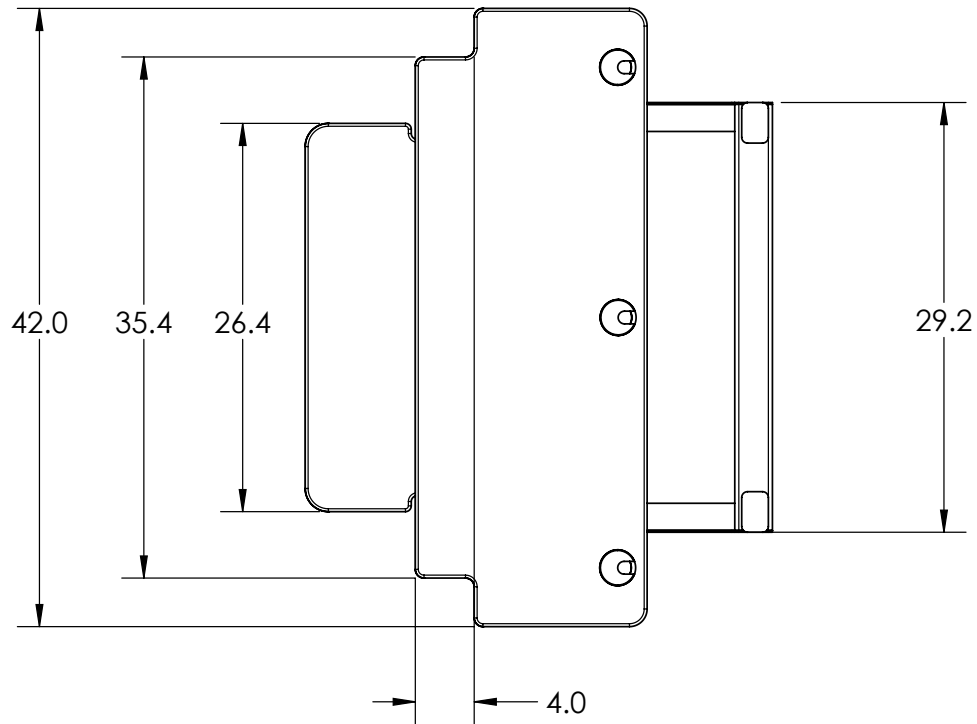

Volante™ HD42 Desktop Sit-Stand Workstation

Ancillary Products:

- For flat panel displays, specify the Concerto, Xtend or Tempo flat panel monitor support system

Model	Description	Weight Capacity	Box Size	Shipping Weight	Color	Weight
5230B000042	Desktop Sit-Stand Workstation	45 lbs.	27.5" w x 44" l x 8" h	55 lbs.	Black	43 lbs.

Notes: 1. Weight = packaged shipping weight per unit. 2. Specifications are subject to change without notice.

2700 Oak Industrial Dr. NE
Grand Rapids, MI 49505-6026 USA
1.800.253.1561 | 616.459.3311
Fax: 877.636.3290
www.kv.com

This and other KV literature is available for download at www.kv.com > Resource Library

Knap & Vogt reserves the right to change product specifications at any time without notice and without incurring responsibility for existing units.
©2017 Knap & Vogt. KV and the KV logo are trademarks of Knap & Vogt.