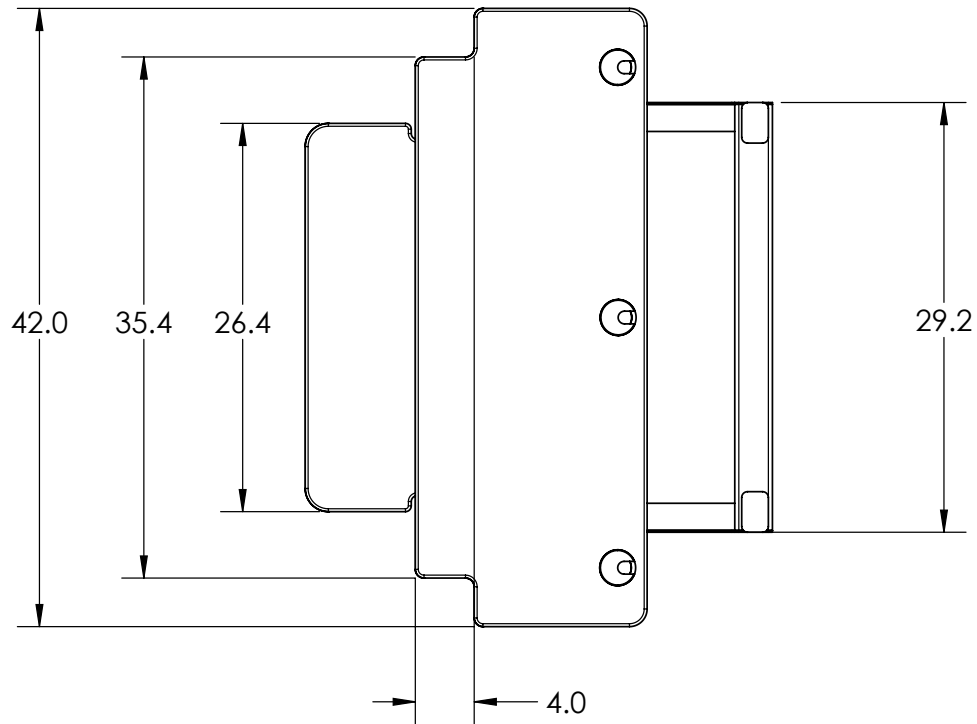

TOP POSITION