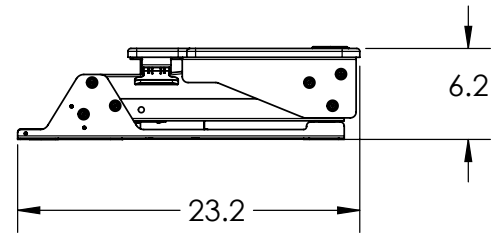

BOTTOM POSITION

Volante™ HD42 Desktop Sit-Stand Workstation

Ancillary Products:

- For flat panel displays, specify the Concerto, Xtend or Tempo flat panel monitor support system

Model	Description	Weight Capacity	Box Size	Shipping Weight	Color	Weight
5230B000042	Desktop Sit-Stand Workstation	45 lbs.	27.5" w x 44" l x 8" h	55 lbs.	Black	43 lbs.