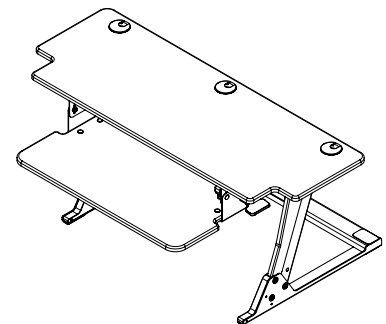

Notes: 1. Weight = packaged shipping weight per unit. 2. Specifications are subject to change without notice.

2700 Oak Industrial Dr. NE
Grand Rapids, MI 49505-6026 USA
1.800.253.1561 | 616.459.3311
Fax: 877.636.3290
www.kv.com

This and other KV literature is available for download at www.kv.com > Resource Library

Knap & Vogt reserves the right to change product specifications at any time without notice and without incurring responsibility for existing units.
©2017 Knap & Vogt. KV and the KV logo are trademarks of Knap & Vogt.