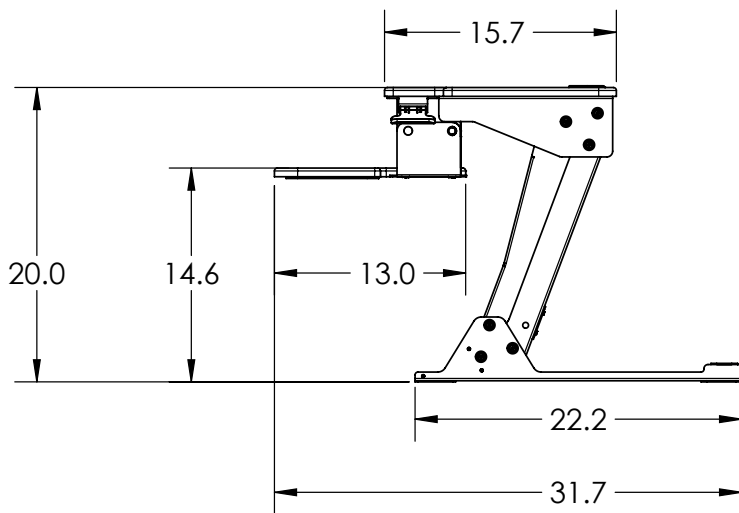

TOP POSITION