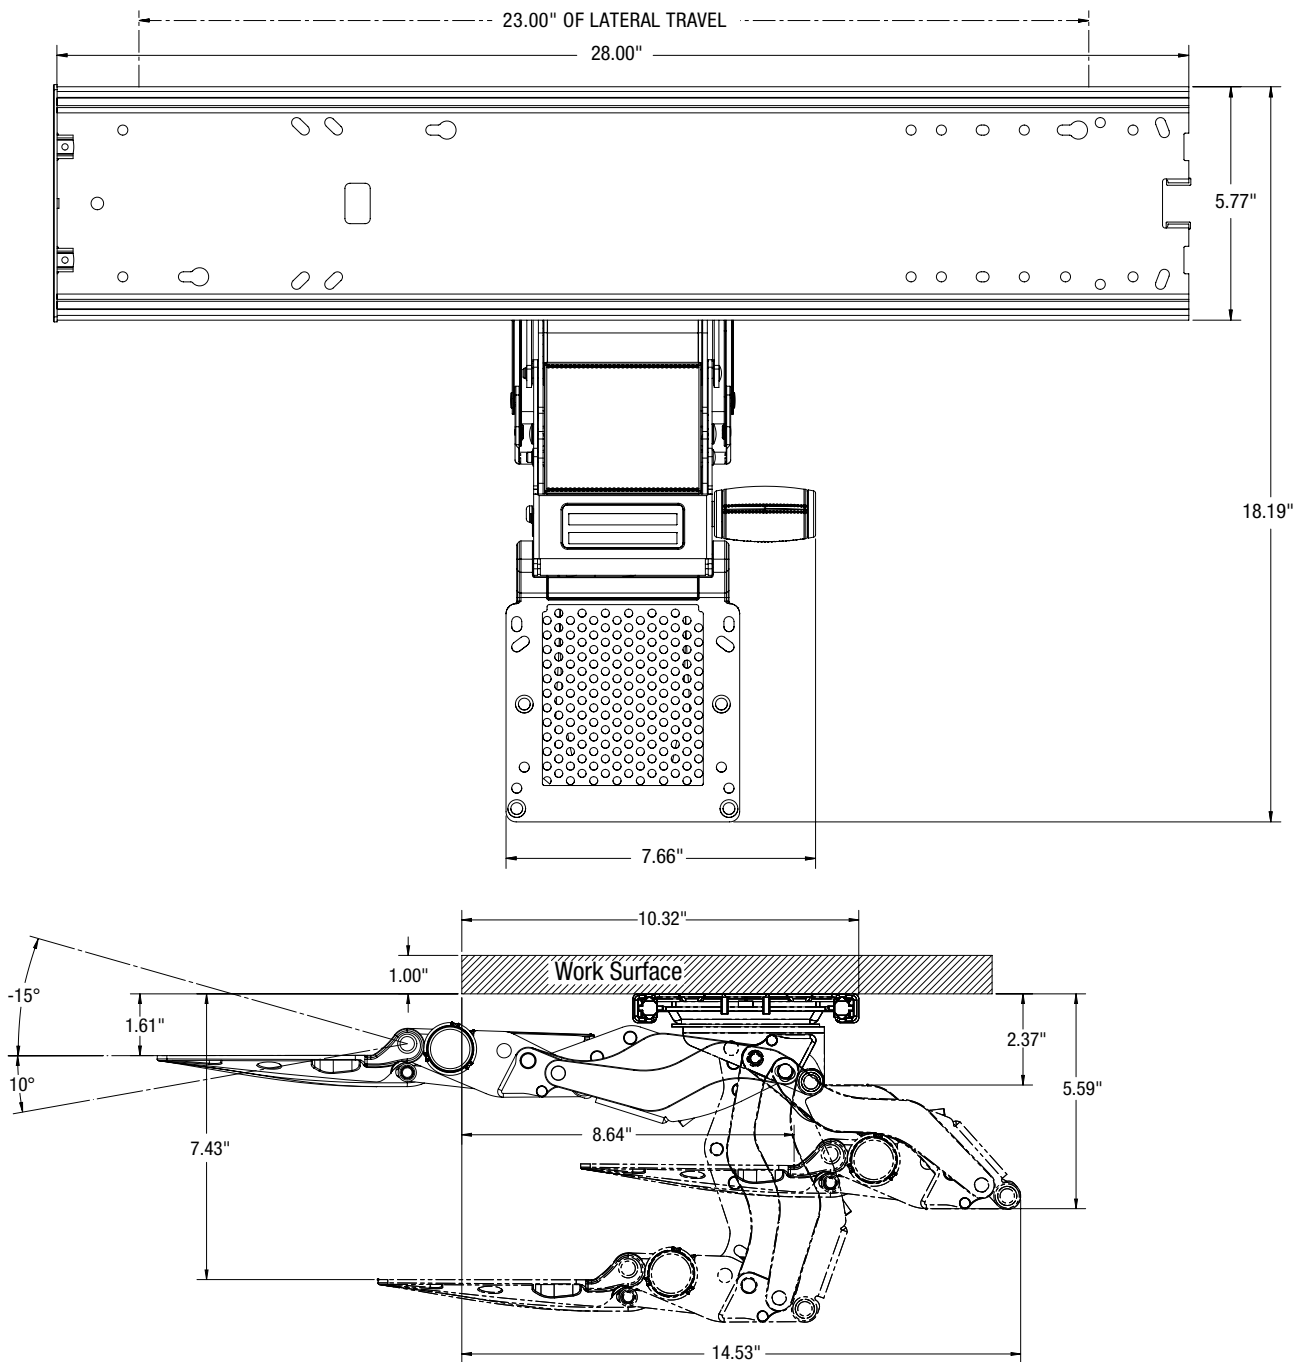

## TENOR™ Keyboard arm on a track

The Tenor keyboard arm is engineered to fit workspaces such as height adjustable tables and benching systems, where space is limited and conventional keyboard arms will not fit. This revolutionary product provides the user with Lift-N-Lock™ capability, dial tilt and separate height and tilt gauges, features only found on high end keyboard arms. The 28" track installs parallel to the front of the desk, allowing the keyboard arm/tray to slide sideways for clearance.

### 8482 series

Features	Benefits
28" horizontal track	Allows 23" of lateral travel
Total height adjustment of 5.82" (-1.61" to -7.43" under the desk surface)	Exceeds HFES & BIFMA 5 <sup>th</sup> percentile seated keyboarding heights (HFES 22" BIFMA 22.6")
Enhanced patented Lift-N-Lock™ braking mechanism	Easy height adjustment, providing superior lock up and stability with infinite adjustment
Soft Touch Knob Dial Tilt with +10° to -15° tilt angles	ADA Compliant tilt adjustment with easily accessible tilt knob
Low profile tray head	Greater knee clearance under desk surface
Separate height and tilt gauges	Allows accurate, repeatable tray placement
360° of Swivel	Allows side to side arm rotation
Optional factory or field installable tilt lockout available	Locks out positive tilt for specific ergonomic applications or users preference

## TENOR™ Keyboard Arm on a Track 8482 series

### Ancillary Products:

- Use with Knapé & Vogt Waterloo CPU holders
- For Flat Panel Displays use the Knapé & Vogt Tempo, Concerto or Xtend series of monitor supports

Model	Height Range (Below mounting surface)	Tilt	Length of Arm	Length of Track	Finish	Weight
8482D28	-1.61" / -7.43"	+10° / -15°	17.5"	28.0"	Black	10.5 lbs.