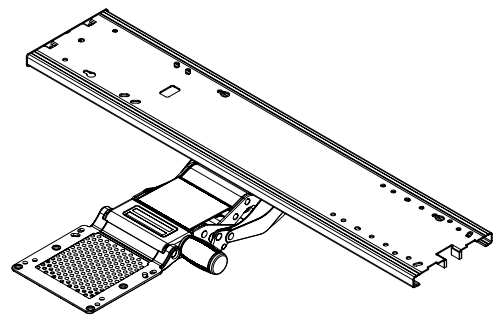

Code Compliance: Exceeds ANSI/BIFMA standards

Notes: Weight = packaged shipping weight per unit. Specifications are subject to change without notice.

2700 Oak Industrial Dr. NE
Grand Rapids, MI 49505-6026 USA
1.800.253.1561 | 616.459.3311
Fax: 877.636.3290
www.kv.com

This and other KV literature is available for download at www.kv.com > Resource Library

Knapé & Vogt reserves the right to change product specifications at any time without notice and without incurring responsibility for existing units.
©2017 Knapé & Vogt. KV and the KV logo are trademarks of Knapé & Vogt.