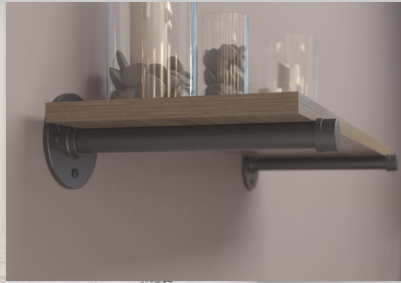

SHELF-MADE® EXCLUSIVE™

PREMIUM DECORATIVE SHELF BRACKETS

201 SERIES

DECORATIVE SHELF BRACKETS

Elevate your home décor with the SHELF-MADE® EXCLUSIVE 201 Series Premium Decorative Shelf Brackets. Designed for the discerning decorator, this collection offers a wide range of styles and finishes to complement any interior, from traditional to contemporary.

BIRMINGHAM | STRAIGHT

BIRMINGHAM | ELBOW

RICHLAND

MANHATTAN

- **10" Bracket** fits 8"-12" depth shelves
- **14" Bracket** fits 12"-16" depth shelves
- Holds up to 50lbs secured to wall studs
- *Complimenting design styles:* Industrial | Modern Farmhouse | Rustic

■ BLACK ■ INDUSTRIAL

- **4" Bracket** fits 6"-8" depth shelves
- **8" Bracket** fits 8"-12" depth shelves
- Holds up to 50lbs secured to wall studs
- *Complimenting design styles:* Industrial | Modern Farmhouse | Rustic

■ BLACK ■ INDUSTRIAL

- **8" Bracket** fits 8"-12" depth shelves
- **12" Bracket** fits 12"-16" depth shelves
- Holds up to 500lbs secured to wall studs
- *Complimenting design styles:* Arts & Crafts | Art Deco | Rustic