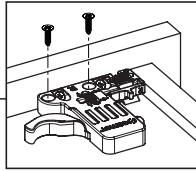

CODE	DESCRIPTION	PACKAGE	QUANTITY
KVSBBB 107	Drawer Slide Distance Brackets 25 mm Right	Wholesale	50 pcs
KVSBBB 108	Drawer Slide Distance Brackets 25 mm Left	Wholesale	50 pcs

Smart Slide Accessory

CODE	DESCRIPTION	PACKAGE	QUANTITY
KVSUMB DT 100	Smart Slide Drilling Template	Wholesale	1 pcs

Smart Slide Accessory

CODE	DESCRIPTION	PACKAGE	QUANTITY
KVSUMB DT 101	Smart Slide Smart Lock Drilling Template	Wholesale	10 pcs

LOCK - FIX ASSEMBLY INSTRUCTIONS

1

Note: Use angled holes to mount smart lock when wooden floor width is selected less than 12 mm.