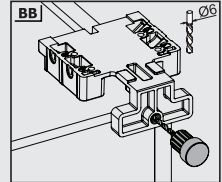

Lock-Fix Mechanism Options

Lock-Fix mechanism was especially designed for the quick and flexible installation process of Smart Slide Drawer Systems.

With wide drawer size alternatives within a range of 250 mm to 600 mm, different requirements can be met, which ensures different solutions during furniture production. The possibility to lock as tight as desired ensures safety during drawer utilization.

Drawer and Cabinet Dimensions S-C [Lock Fix]

- CD Cabinet Depth
- CIW Cabinet Internal Width
- NS Nominal Size
- DIW Drawer Internal Width
- DD Drawer Depth

* All dimensions in the diagram are in mm

Recommended Screws For Rail Assembly for Assembly

$\emptyset 3,5 \times 16$ mm Chipboard Screw

$\emptyset 6,1 \times 11,5$ mm Euro Screw

Lock - Fix Drilling Holes

Screw Location for the Slides

Screw the slide from marked holes.

Single Extension Soft Close Lock Fix