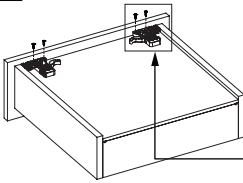

CODE	DESCRIPTION	PACKAGE	QUANTITY
KVSBBB 107	Drawer Slide Distance Brackets 25 mm Right	Wholesale	50 pcs
KVSBBB 108	Drawer Slide Distance Brackets 25 mm Left	Wholesale	50 pcs

Smart Slide Accessory

CODE	DESCRIPTION	PACKAGE	QUANTITY
KVSUMB DT 100	Smart Slide Drilling Template	Wholesale	1 pcs

Smart Slide Accessory

CODE	DESCRIPTION	PACKAGE	QUANTITY
KVSUMB DT 101	Smart Slide Smart Lock Drilling Template	Wholesale	10 pcs

LOCK - FIX ASSEMBLY INSTRUCTIONS

1

Note: Use angled holes to mount smart lock when wooden floor width is selected less than 12 mm.