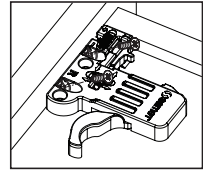

Smart Slide Accessory

CODE	DESCRIPTION	PACKAGE	QUANTITY
KVSUMB DT 101	Smart Slide Smart Lock Drilling Template	Wholesale	10 pcs

LOCK - FIX ASSEMBLY INSTRUCTIONS

1

Note: Use angled holes to mount smart lock when wooden floor width is selected less than 12 mm.