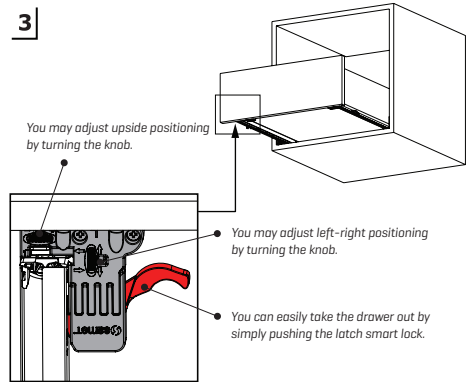

LOCK - FIX ASSEMBLY INSTRUCTIONS

1

Note: Use angled holes to mount smart lock when wooden floor width is selected less than 12 mm.

2

3