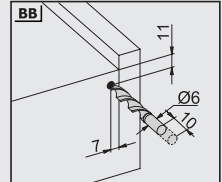

Lock-Fix Mechanism Options

Lock-Fix mechanism was especially designed for the quick and flexible installation process of Smart Slide Drawer Systems.

With wide drawer size alternatives within a range of 250 mm to 600 mm, different requirements can be met, which ensures different solutions during furniture production. The possibility to lock as tight as desired ensures safety during drawer utilization.

Drawer and Cabinet Dimensions S-C [Lock Fix]

- CD Cabinet Depth
- CIW Cabinet Internal Width
- NS Nominal Size
- DIW Drawer Internal Width
- DD Drawer Depth

* All dimensions in the diagram are in mm

Recommended Screws For Rail Assembly for Assembly

$\emptyset 3,5 \times 16$ mm Chipboard Screw

$\emptyset 6,1 \times 11,5$ mm Euro Screw

Lock - Fix Drilling Holes

Screw Location for the Slides

Screw the slide from marked holes.

Single Extension Soft Close Lock Fix