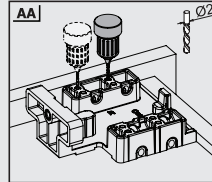

Lock-Fix Mechanism Options

Lock-Fix mechanism was especially designed for the quick and flexible installation process of Smart Slide Drawer Systems.

With wide drawer size alternatives within a range of 250 mm to 600 mm, different requirements can be met, which ensures different solutions during furniture production. The possibility to lock as tight as desired ensures safety during drawer utilization.

Drawer and Cabinet Dimensions S-C [Lock Fix]

- CD Cabinet Depth
- CIW Cabinet Internal Width
- NS Nominal Size
- DIW Drawer Internal Width
- DD Drawer Depth

* All dimensions in the diagram are in mm

Recommended Screws For Rail Assembly for Assembly

$\emptyset 3,5 \times 16$ mm Chipboard Screw

$\emptyset 6,1 \times 11,5$ mm Euro Screw

Lock - Fix Drilling Holes

Screw Location for the Slides

Screw the slide from marked holes.

Single Extension Soft Close Lock Fix