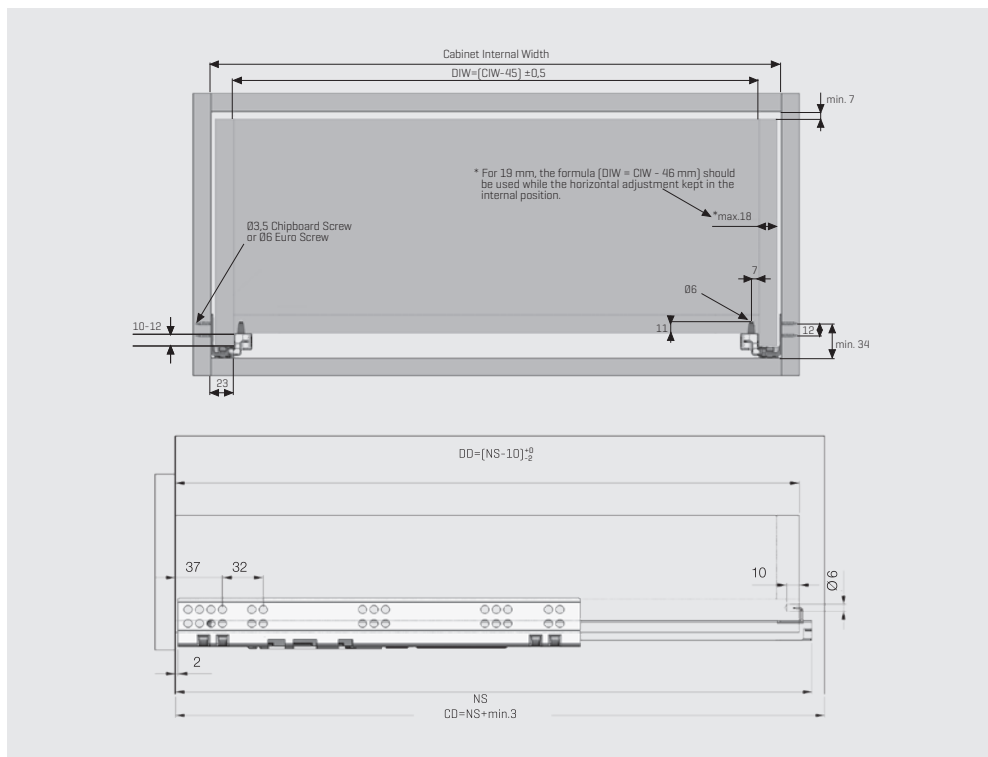

How many different ways could there be to open a Smart Slide Single Drawer ?

Soft Close Version

Thanks to SAMET innovation center, Smart Slide Single integrated adaptive soft close system has been developed with cutting-edge technology to ensure gentle and quiet closing.

Lock-Fix Mechanism Options

Lock-Fix mechanism was especially designed for the quick and flexible installation process of Smart Slide Drawer Systems.

With wide drawer size alternatives within a range of 250 mm to 600 mm, different requirements can be met, which ensures different solutions during furniture production. The possibility to lock as tight as desired ensures safety during drawer utilization.

Drawer and Cabinet Dimensions S-C [Lock Fix]

- CD Cabinet Depth
- CIW Cabinet Internal Width
- NS Nominal Size
- DIW Drawer Internal Width
- DD Drawer Depth

* All dimensions in the diagram are in mm

Recommended Screws For Rail Assembly for Assembly