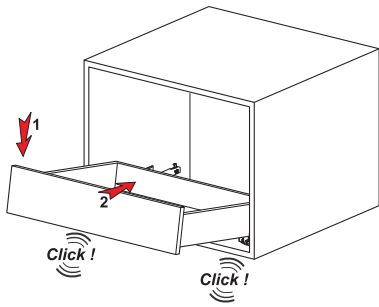

LOCK - FIX ASSEMBLY INSTRUCTIONS

1

Note: Use angled holes to mount smart lock when wooden floor width is selected less than 12 mm.

2

3