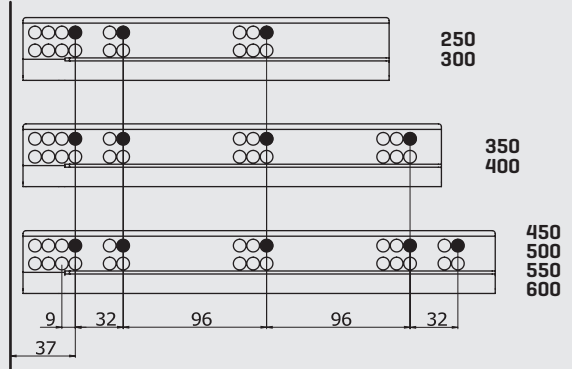

$\emptyset 3,5 \times 16$ mm Chipboard Screw

$\emptyset 6,1 \times 11,5$ mm Euro Screw

Lock - Fix Drilling Holes

Screw Location for the Slides

Screw the slide from marked holes.

Single Extension Soft Close Lock Fix