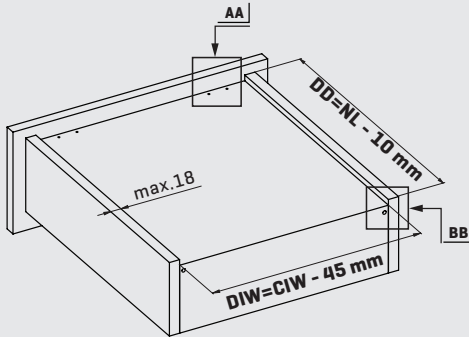

Lock-Fix Mechanism Options

Lock-Fix mechanism was especially designed for the quick and flexible installation process of Smart Slide Drawer Systems.

With wide drawer size alternatives within a range of 250 mm to 600 mm, different requirements can be met, which ensures different solutions during furniture production. The possibility to lock as tight as desired ensures safety during drawer utilization.

Drawer and Cabinet Dimensions S-C [Lock Fix]

- CD Cabinet Depth
- CIW Cabinet Internal Width
- NS Nominal Size
- DIW Drawer Internal Width
- DD Drawer Depth

* All dimensions in the diagram are in mm

Recommended Screws For Rail Assembly for Assembly

$\emptyset 3,5 \times 16$ mm Chipboard Screw

$\emptyset 6,1 \times 11,5$ mm Euro Screw

Lock - Fix Drilling Holes

Screw Location for the Slides

Screw the slide from marked holes.

Single Extension Soft Close Lock Fix