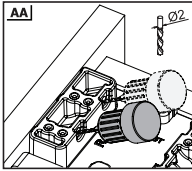

Smart Slide Accessory

CODE	DESCRIPTION	PACKAGE	QUANTITY
KVSUMB DT 101	Smart Slide Smart Lock Drilling Template	Wholesale	10 pcs

LOCK - FIX ASSEMBLY INSTRUCTIONS

1

Note: Use angled holes to mount smart lock when wooden floor width is selected less than 12 mm.