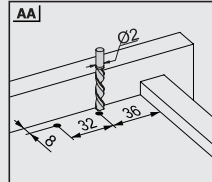

Lock-Fix Mechanism Options

Lock-Fix mechanism was especially designed for the quick and flexible installation process of Smart Slide Drawer Systems.

With wide drawer size alternatives within a range of 250 mm to 600 mm, different requirements can be met, which ensures different solutions during furniture production. The possibility to lock as tight as desired ensures safety during drawer utilization.

Drawer and Cabinet Dimensions S-C [Lock Fix]

- CD Cabinet Depth
- CIW Cabinet Internal Width
- NS Nominal Size
- DIW Drawer Internal Width
- DD Drawer Depth

* All dimensions in the diagram are in mm

Recommended Screws For Rail Assembly for Assembly

$\emptyset 3,5 \times 16$ mm Chipboard Screw

$\emptyset 6,1 \times 11,5$ mm Euro Screw

Lock - Fix Drilling Holes

Screw Location for the Slides

Screw the slide from marked holes.

Single Extension Soft Close Lock Fix