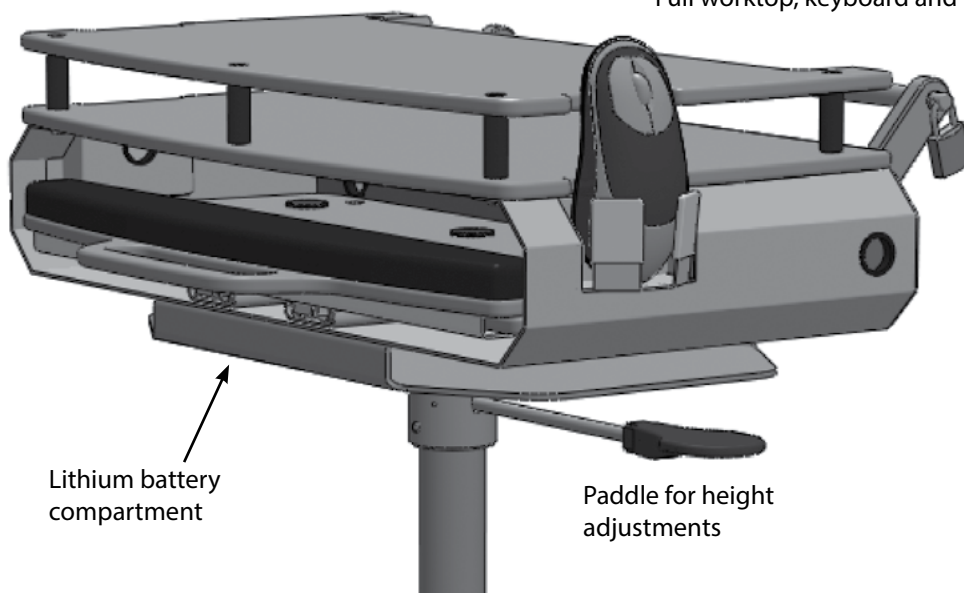

## STEP 3: CABLE MANAGEMENT

## HEIGHT ADJUSTABLE

To raise the cart, lift the paddle.

To lower the cart, lift the paddle and exert pressure to cart top.

## FEATURES

Full worktop, keyboard and wrist rest

Padlock to secure laptop

Left and right mouse pocket integrated into the cart top