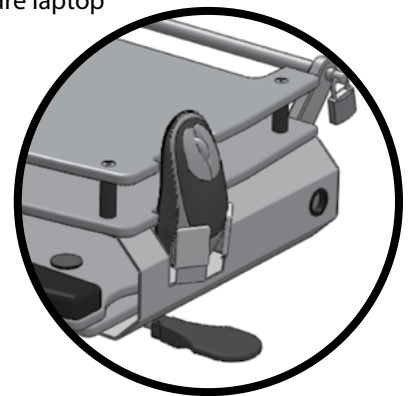

## HEIGHT ADJUSTABLE

To raise the cart, lift the paddle.

To lower the cart, lift the paddle and exert pressure to cart top.

## FEATURES

Full worktop, keyboard and wrist rest

Padlock to secure laptop

Left and right mouse pocket integrated into the cart top