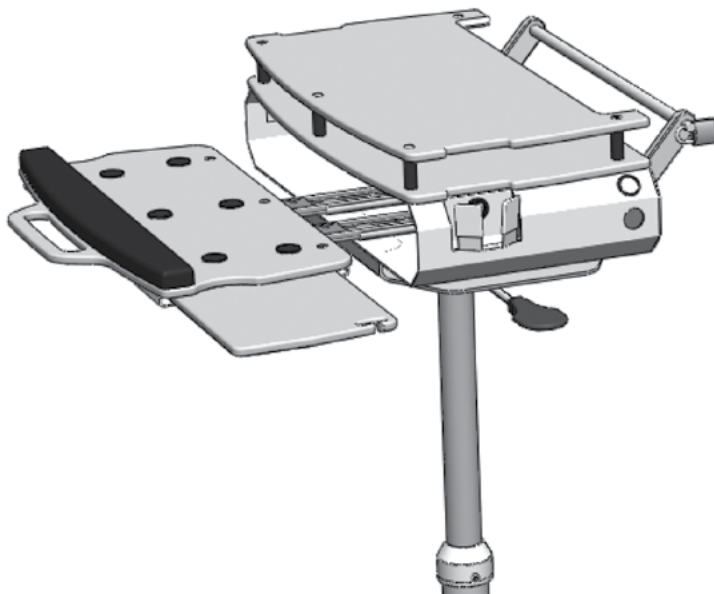

# INSTRUCTION SHEET FOR MOBILE LAPTOP CART

**IMPORTANT WARNINGS:** Read the entire instruction sheet before you begin installation or assembly. Installer must verify that the mobile cart will safely support the combined weight of all attached equipment and hardware. Improper installation of this product can cause extensive property damage or serious personal injury, either during or after the installation.

## STEP 1: KEYBOARD INSTALLATION

Affix velcro to keyboard and keyboard tray.

## STEP 2: SECURING LAPTOP

Unlock the padlock and remove the bar. Insert the laptop, replace bar and lock.

## FEATURES

Full worktop, keyboard and wrist rest

Padlock to secure laptop

Left and right mouse pocket integrated into the cart top