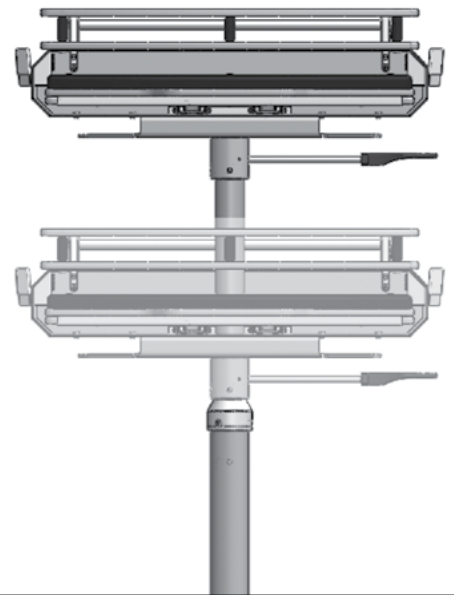

## STEP 1: KEYBOARD INSTALLATION

Affix velcro to keyboard and keyboard tray.

## STEP 2: SECURING LAPTOP

Unlock the padlock and remove the bar. Insert the laptop, replace bar and lock.

## STEP 3: CABLE MANAGEMENT

## FEATURES

Full worktop, keyboard and wrist rest

Padlock to secure laptop

Left and right mouse pocket integrated into the cart top