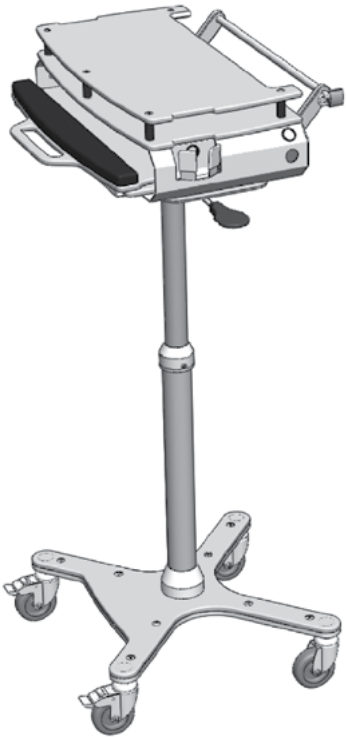

# INSTRUCTION SHEET FOR MOBILE LAPTOP CART

**IMPORTANT WARNINGS:** Read the entire instruction sheet before you begin installation or assembly. Installer must verify that the mobile cart will safely support the combined weight of all attached equipment and hardware. Improper installation of this product can cause extensive property damage or serious personal injury, either during or after the installation.

## STEP 1: KEYBOARD INSTALLATION

Affix velcro to keyboard and keyboard tray.

## STEP 2: SECURING LAPTOP

Unlock the padlock and remove the bar. Insert the laptop, replace bar and lock.

## FEATURES

Full worktop, keyboard and wrist rest

Padlock to secure laptop

Left and right mouse pocket integrated into the cart top