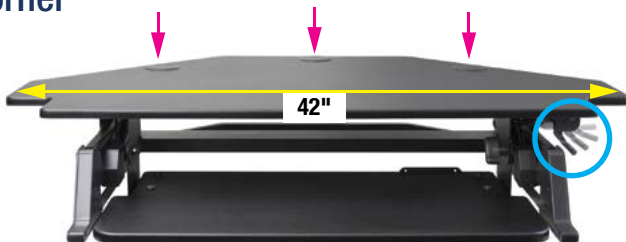

Corner

Cable grommet: 1 left, 1 center & 1 right
Lever(s): 1 right-hand side
Desktop width: 42"
Desktop shape: triangle or 120°
Finish options: black or white