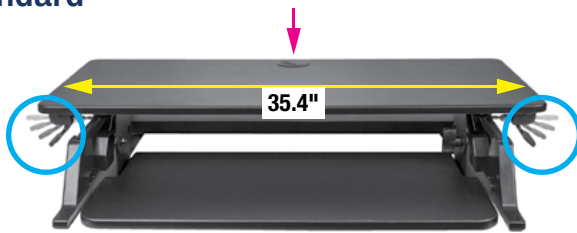

## Locate the LOT NO.:

Under the desk on the right bracket you should find a LOT NO. sticker that looks like this and ends with VOL.

If you cannot locate the sticker, compare your desk to the units below or call 1-888-667-1501.

**Key:** ↓ Cable grommet

○ Levers

↔ Desktop width

## Standard

Cable grommet: 1 on center  
Lever(s): 2  
Desktop width: 35.4"  
Desktop shape: rectangle  
Finish options: black or white

## HD (Heavy Duty)

Cable grommet: 1 left, 1 center & 1 right  
Lever(s): 1 right-hand side  
Desktop width: 42"  
Desktop shape: rectangle  
Finish options: black or white