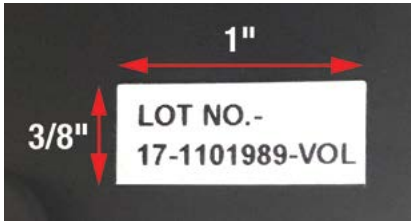

Volante Desktop Sit-Stand Workstation: Product Variations

Locate the LOT NO.:

Under the desk on the right bracket you should find a LOT NO. sticker that looks like this and ends with VOL.

If you cannot locate the sticker, compare your desk to the units below or call 1-888-667-1501.

Key: ↓ Cable grommet

○ Levers

↔ Desktop width